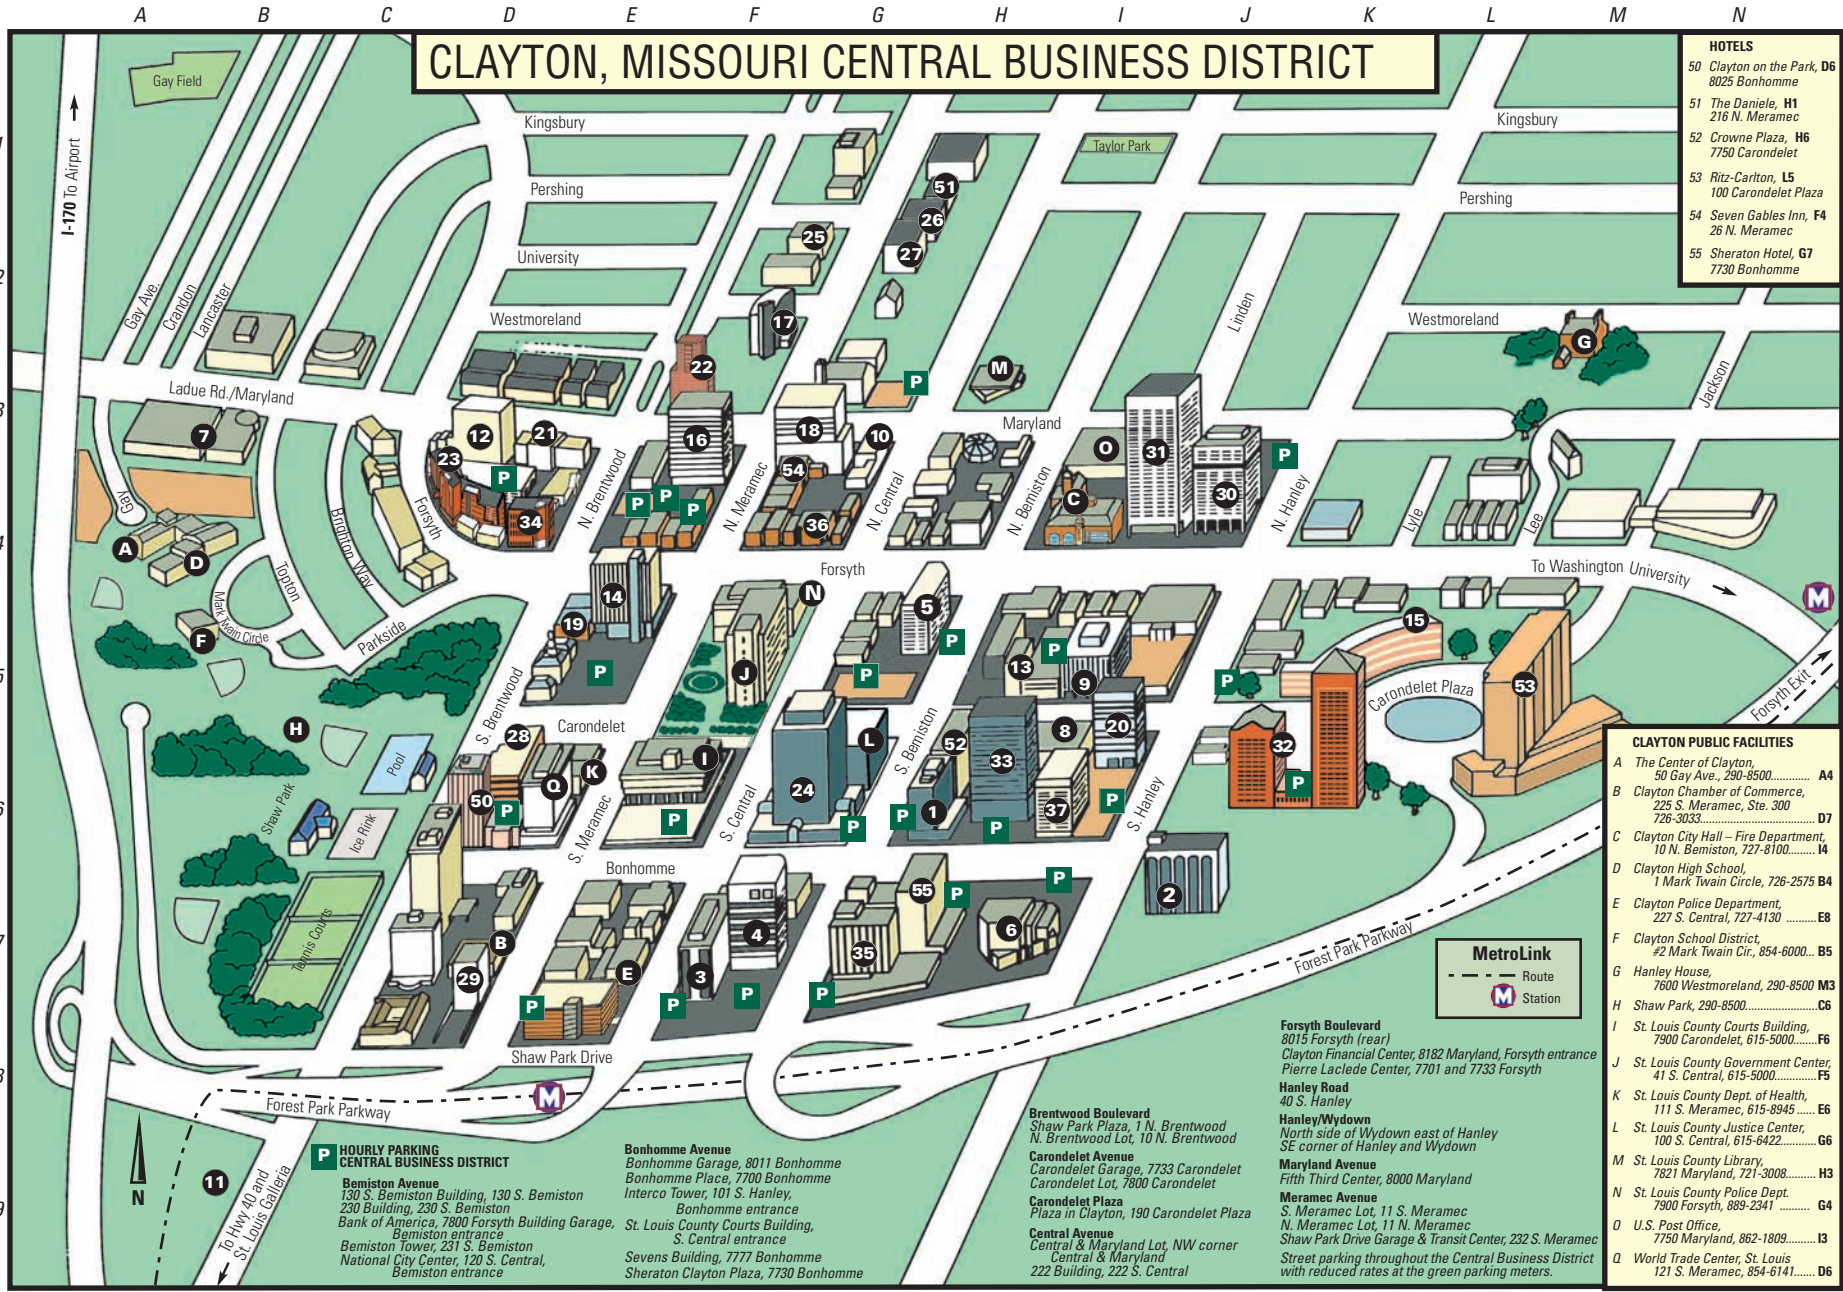

CLAYTON, MISSOURI CENTRAL BUSINESS DISTRICT

1. **HOTELS**
2. 50 Clayton on the Park, D6
     8025 Bonhomme
   - 51 The Daniels, H1
     216 N. Meramec
   - 52 Crowne Plaza, H6
     7750 Carondelet
   - 53 Ritz-Carlton, L5
     100 Carondelet Plaza
   - 54 Seven Gables Inn, F4
     26 N. Meramec
   - 55 Sheraton Hotel, G7
     7730 Bonhomme

1. **CLAYTON PUBLIC FACILITIES**
2. A The Center of Clayton,
     50 Gay Ave., 290-8500..... A4
   - B Clayton Chamber of Commerce,
     225 S. Meramec, Ste. 300
     726-3033..... D7
   - C Clayton City Hall - Fire Department,
     10 N. Bemiston, 727-8100..... I4
   - D Clayton High School,
     1 Mark Twain Circle, 726-2575 B4
   - E Clayton Police Department,
     227 S. Central, 727-4130..... E8
   - F Clayton School District,
     #2 Mark Twain Cir., 854-6000... B5
   - G Hanley House,
     7600 Westmoreland, 290-8500 M3
   - H Shaw Park, 290-8500..... C6
   - I St. Louis County Courts Building,
     7900 Carondelet, 615-5000..... F6
   - J St. Louis County Government Center,
     41 S. Central, 615-5000..... F5
   - K St. Louis County Dept. of Health,
     111 S. Meramec, 615-8945..... E6
   - L St. Louis County Justice Center,
     100 S. Central, 615-6422..... G6
   - M St. Louis County Library,
     7821 Maryland, 721-3008..... H3
   - N St. Louis County Police Dept.,
     7900 Forsyth, 889-2341..... G4
   - O U.S. Post Office,
     7750 Maryland, 862-1809..... I3
   - Q World Trade Center, St. Louis
     121 S. Meramec, 854-6141..... D6

P HOURLY PARKING CENTRAL BUSINESS DISTRICT

- Bonhomme Avenue
  Bonhomme Garage, 8011 Bonhomme
  Bonhomme Place, 7700 Bonhomme
  Interco Tower, 101 S. Hanley,
  Bonhomme entrance
  St. Louis County Courts Building,
  S. Central entrance
  Sevens Building, 7777 Bonhomme
  Sheraton Clayton Plaza, 7730 Bonhomme

- Brentwood Boulevard
  Shaw Park Plaza, 1 N. Brentwood
  N. Brentwood Lot, 10 N. Brentwood
  Carondelet Avenue
  Carondelet Garage, 7733 Carondelet
  Carondelet Lot, 7800 Carondelet
  Carondelet Plaza
  Plaza in Clayton, 190 Carondelet Plaza
- Central Avenue
  Central & Maryland Lot, NW corner
  Central & Maryland
  222 Building, 222 S. Central

1. Forsyth Boulevard
     8015 Forsyth (rear)
     Clayton Financial Center, 8182 Maryland, Forsyth entrance
     Pierre Laclède Center, 7701 and 7733 Forsyth
   - Hanley Road
     40 S. Hanley
   - Hanley/Wydown
     North side of Wydown east of Hanley
     SE corner of Hanley and Wydown
   - Maryland Avenue
     Fifth Third Center, 8000 Maryland
     Meramec Avenue
     S. Meramec Lot, 11 S. Meramec
     N. Meramec Lot, 11 N. Meramec
     Shaw Park Drive Garage & Transit Center, 232 S. Meramec
2. Street parking throughout the Central Business District with reduced rates at the green parking meters.

MetroLink

--- Route
M Station