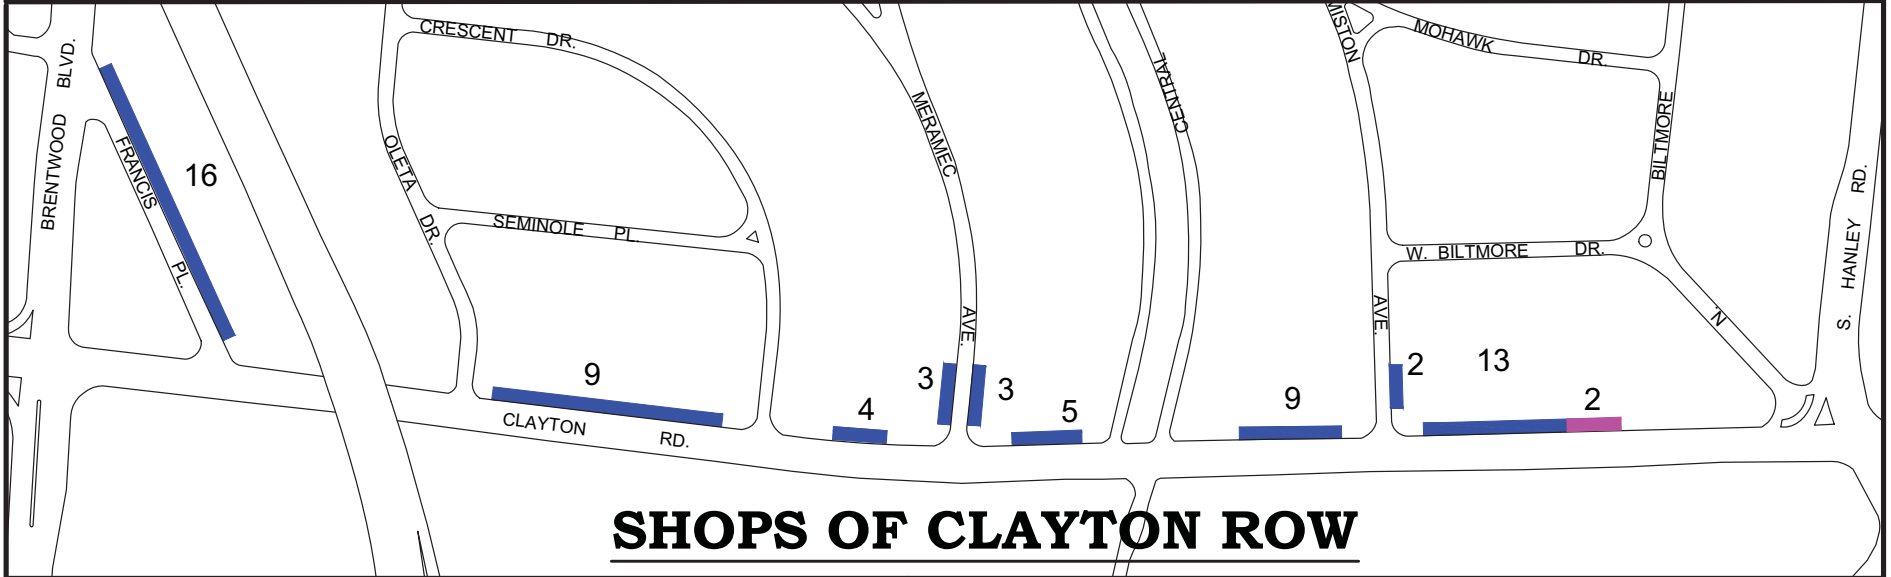

CLAYTON BUSINESS DISTRICT HOURLY PARKING GUIDE

LEGEND

-  Parking spaces - two hour maximum (\$1.00/hr) - 127
-  Parking spaces - fifteen minute maximum (\$1.00/hr) - 3
-  Hanley & Wydown North Parking Lot
- 2 parking spaces - ten hour maximum (\$1.00/hr)
-  Hanley & Wydown South Parking Lot
- 8 parking spaces - ten hour maximum (\$1.00/hr)
- 4 parking spaces - two hour maximum (\$1.00/hr)