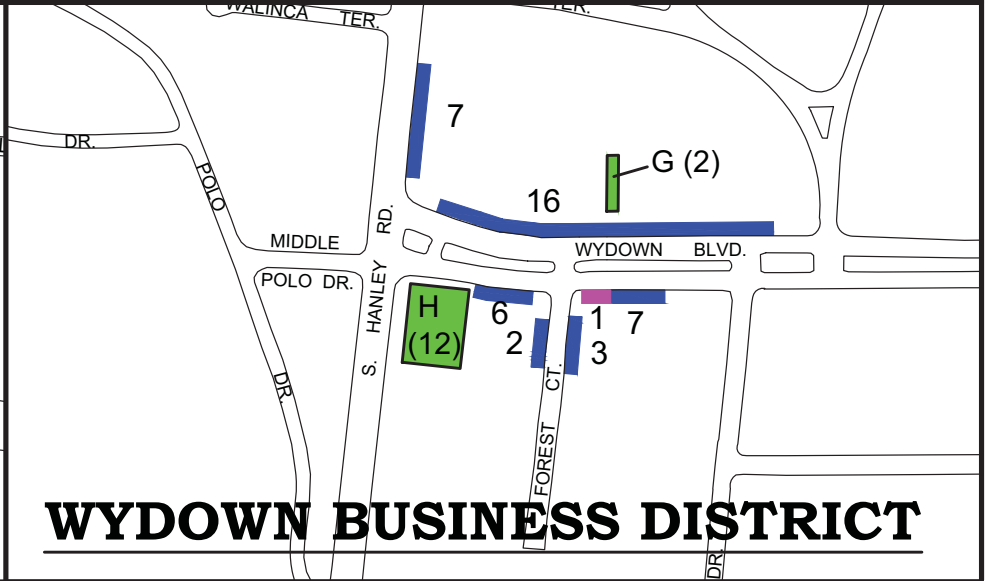

CLAYTON BUSINESS DISTRICT HOURLY PARKING GUIDE

LEGEND

-  Parking spaces - two hour maximum (\$1.00/hr) - 127
-  Parking spaces - fifteen minute maximum (\$1.00/hr) - 3
-  Hanley & Wydown North Parking Lot
- 2 parking spaces - ten hour maximum (\$1.00/hr)
-  Hanley & Wydown South Parking Lot
- 8 parking spaces - ten hour maximum (\$1.00/hr)
- 4 parking spaces - two hour maximum (\$1.00/hr)