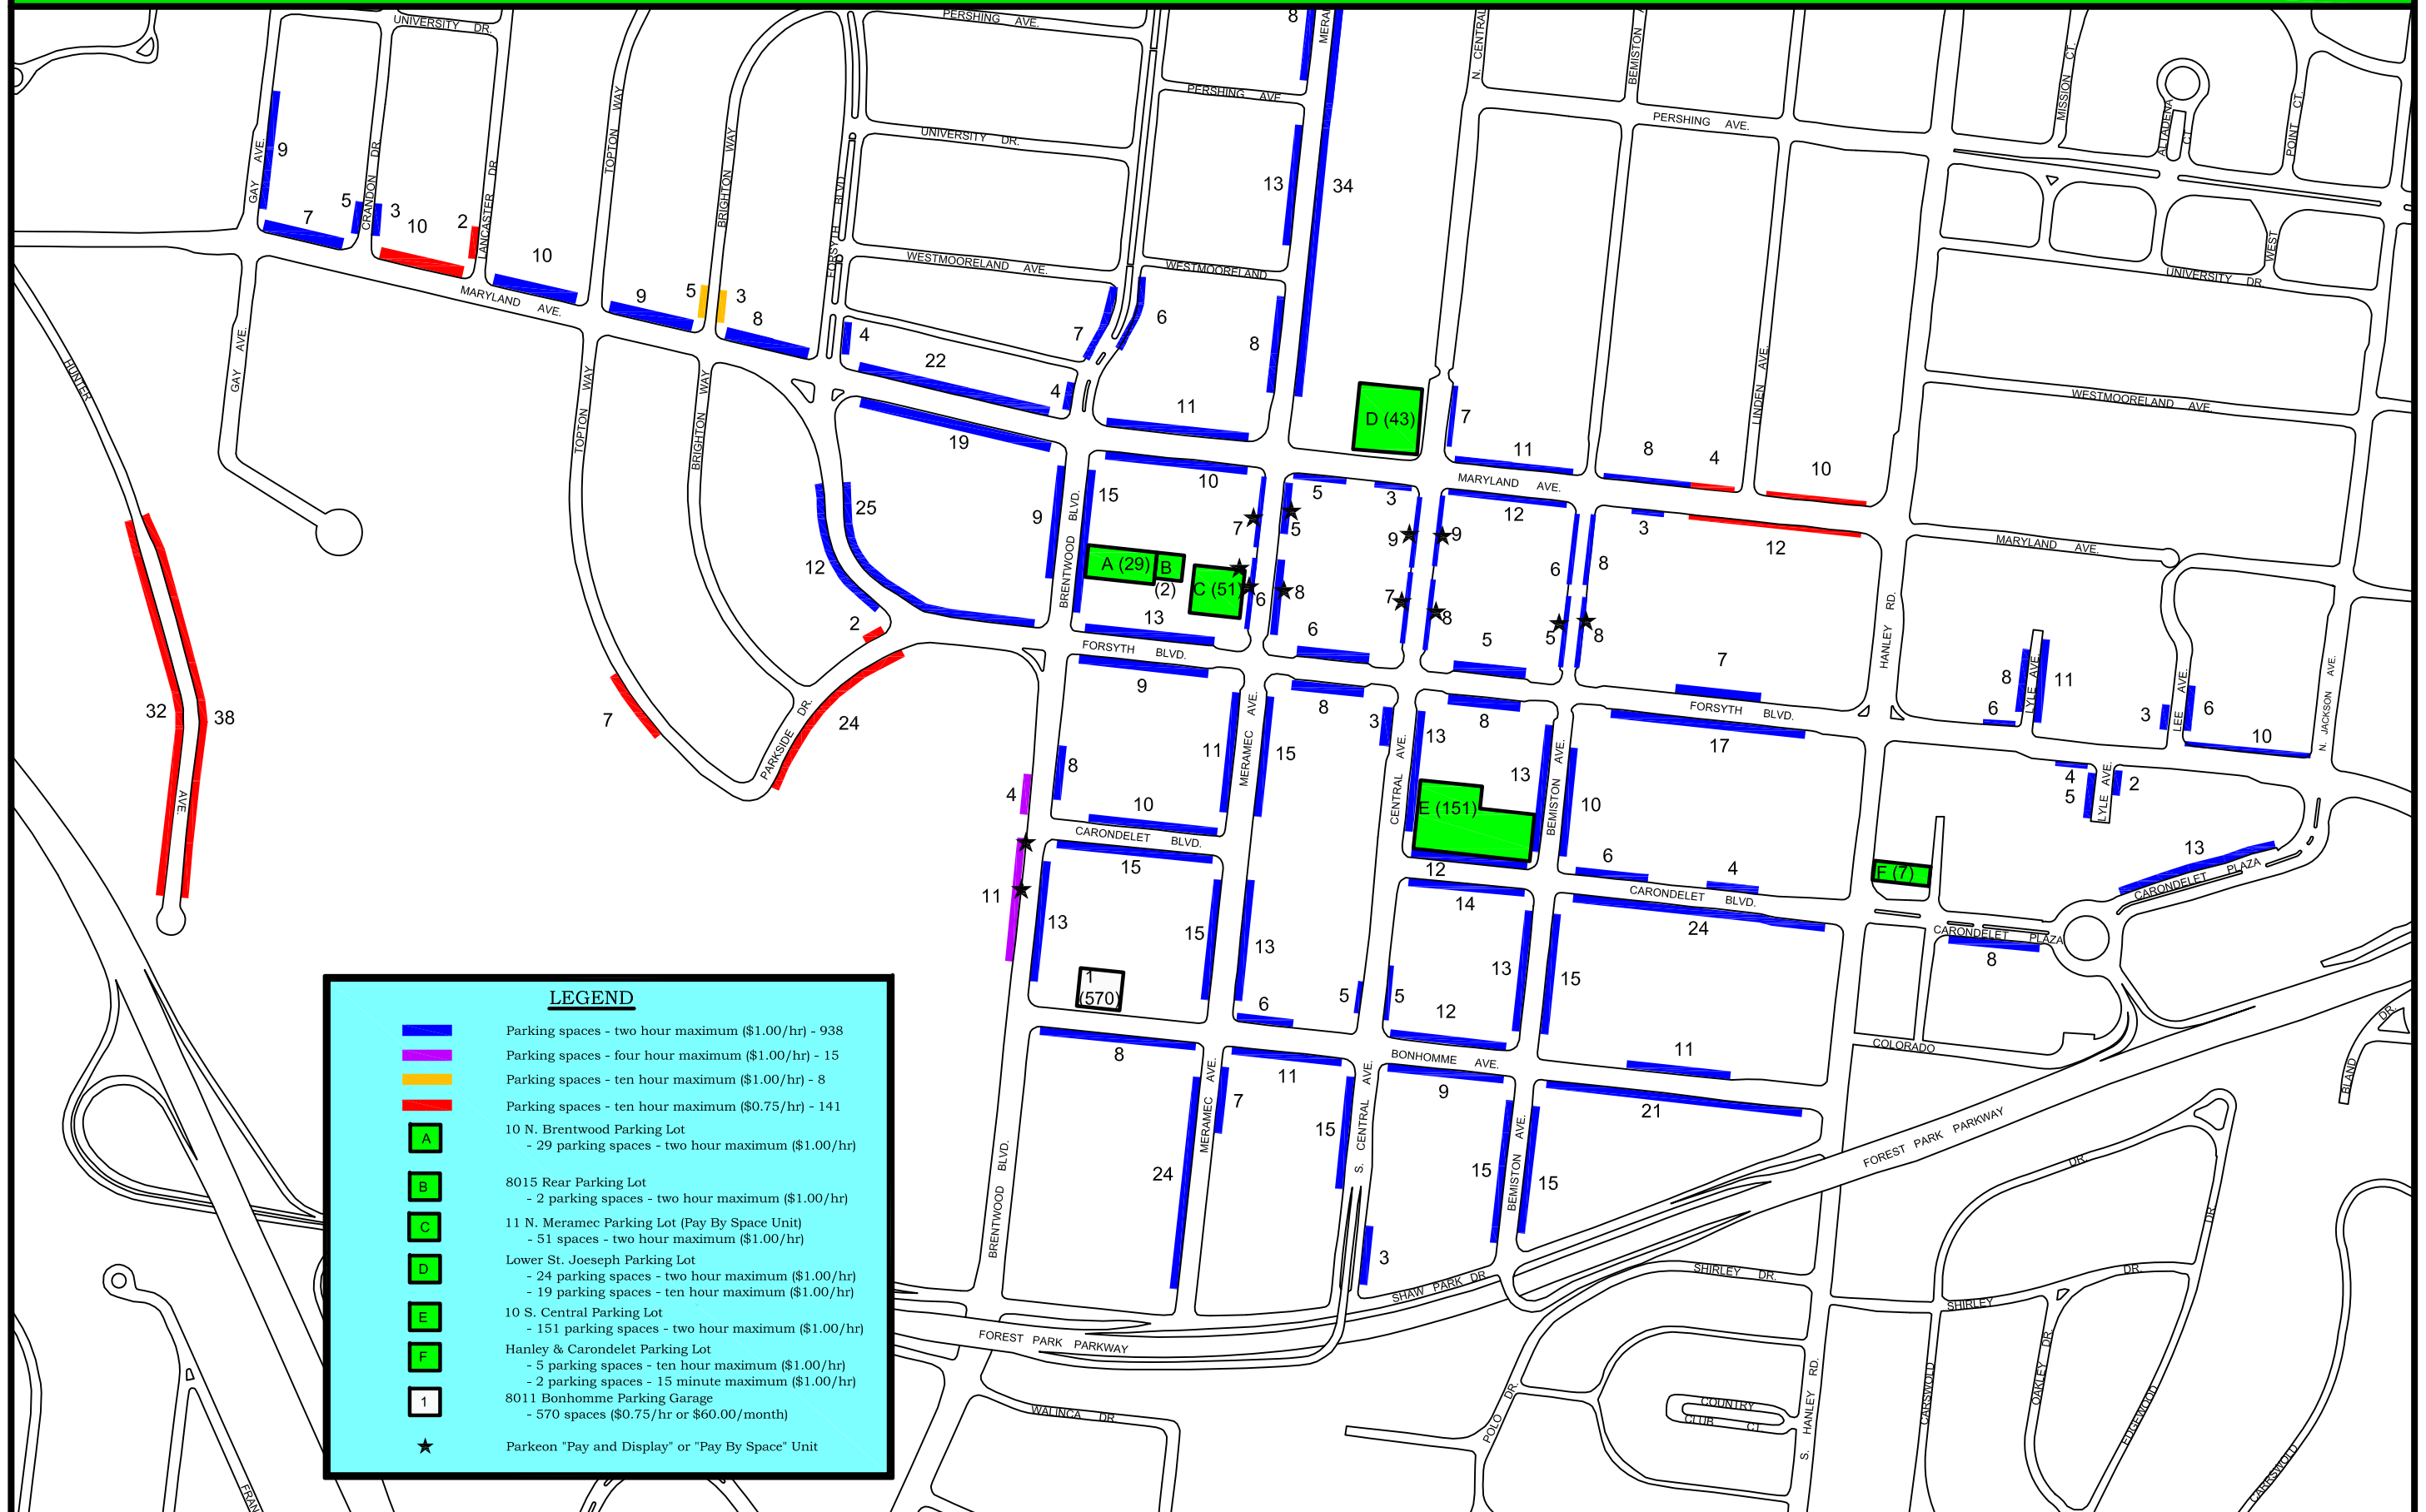

DOWNTOWN CLAYTON HOURLY PARKING GUIDE

LEGEND

- █ Parking spaces - two hour maximum (\$1.00/hr) - 938
- █ Parking spaces - four hour maximum (\$1.00/hr) - 15
- █ Parking spaces - ten hour maximum (\$1.00/hr) - 8
- █ Parking spaces - ten hour maximum (\$0.75/hr) - 141
- A 10 N. Brentwood Parking Lot
- 29 parking spaces - two hour maximum (\$1.00/hr)
- B 8015 Rear Parking Lot
- 2 parking spaces - two hour maximum (\$1.00/hr)
- C 11 N. Meramec Parking Lot (Pay By Space Unit)
- 51 spaces - two hour maximum (\$1.00/hr)
- D Lower St. Joseph Parking Lot
- 24 parking spaces - two hour maximum (\$1.00/hr)
- 19 parking spaces - ten hour maximum (\$1.00/hr)
- E 10 S. Central Parking Lot
- 151 parking spaces - two hour maximum (\$1.00/hr)
- F Hanley & Carondelet Parking Lot
- 5 parking spaces - ten hour maximum (\$1.00/hr)
- 2 parking spaces - 15 minute maximum (\$1.00/hr)
- 1 8011 Bonhomme Parking Garage
- 570 spaces (\$0.75/hr or \$60.00/month)
- ★ Parkeon "Pay and Display" or "Pay By Space" Unit