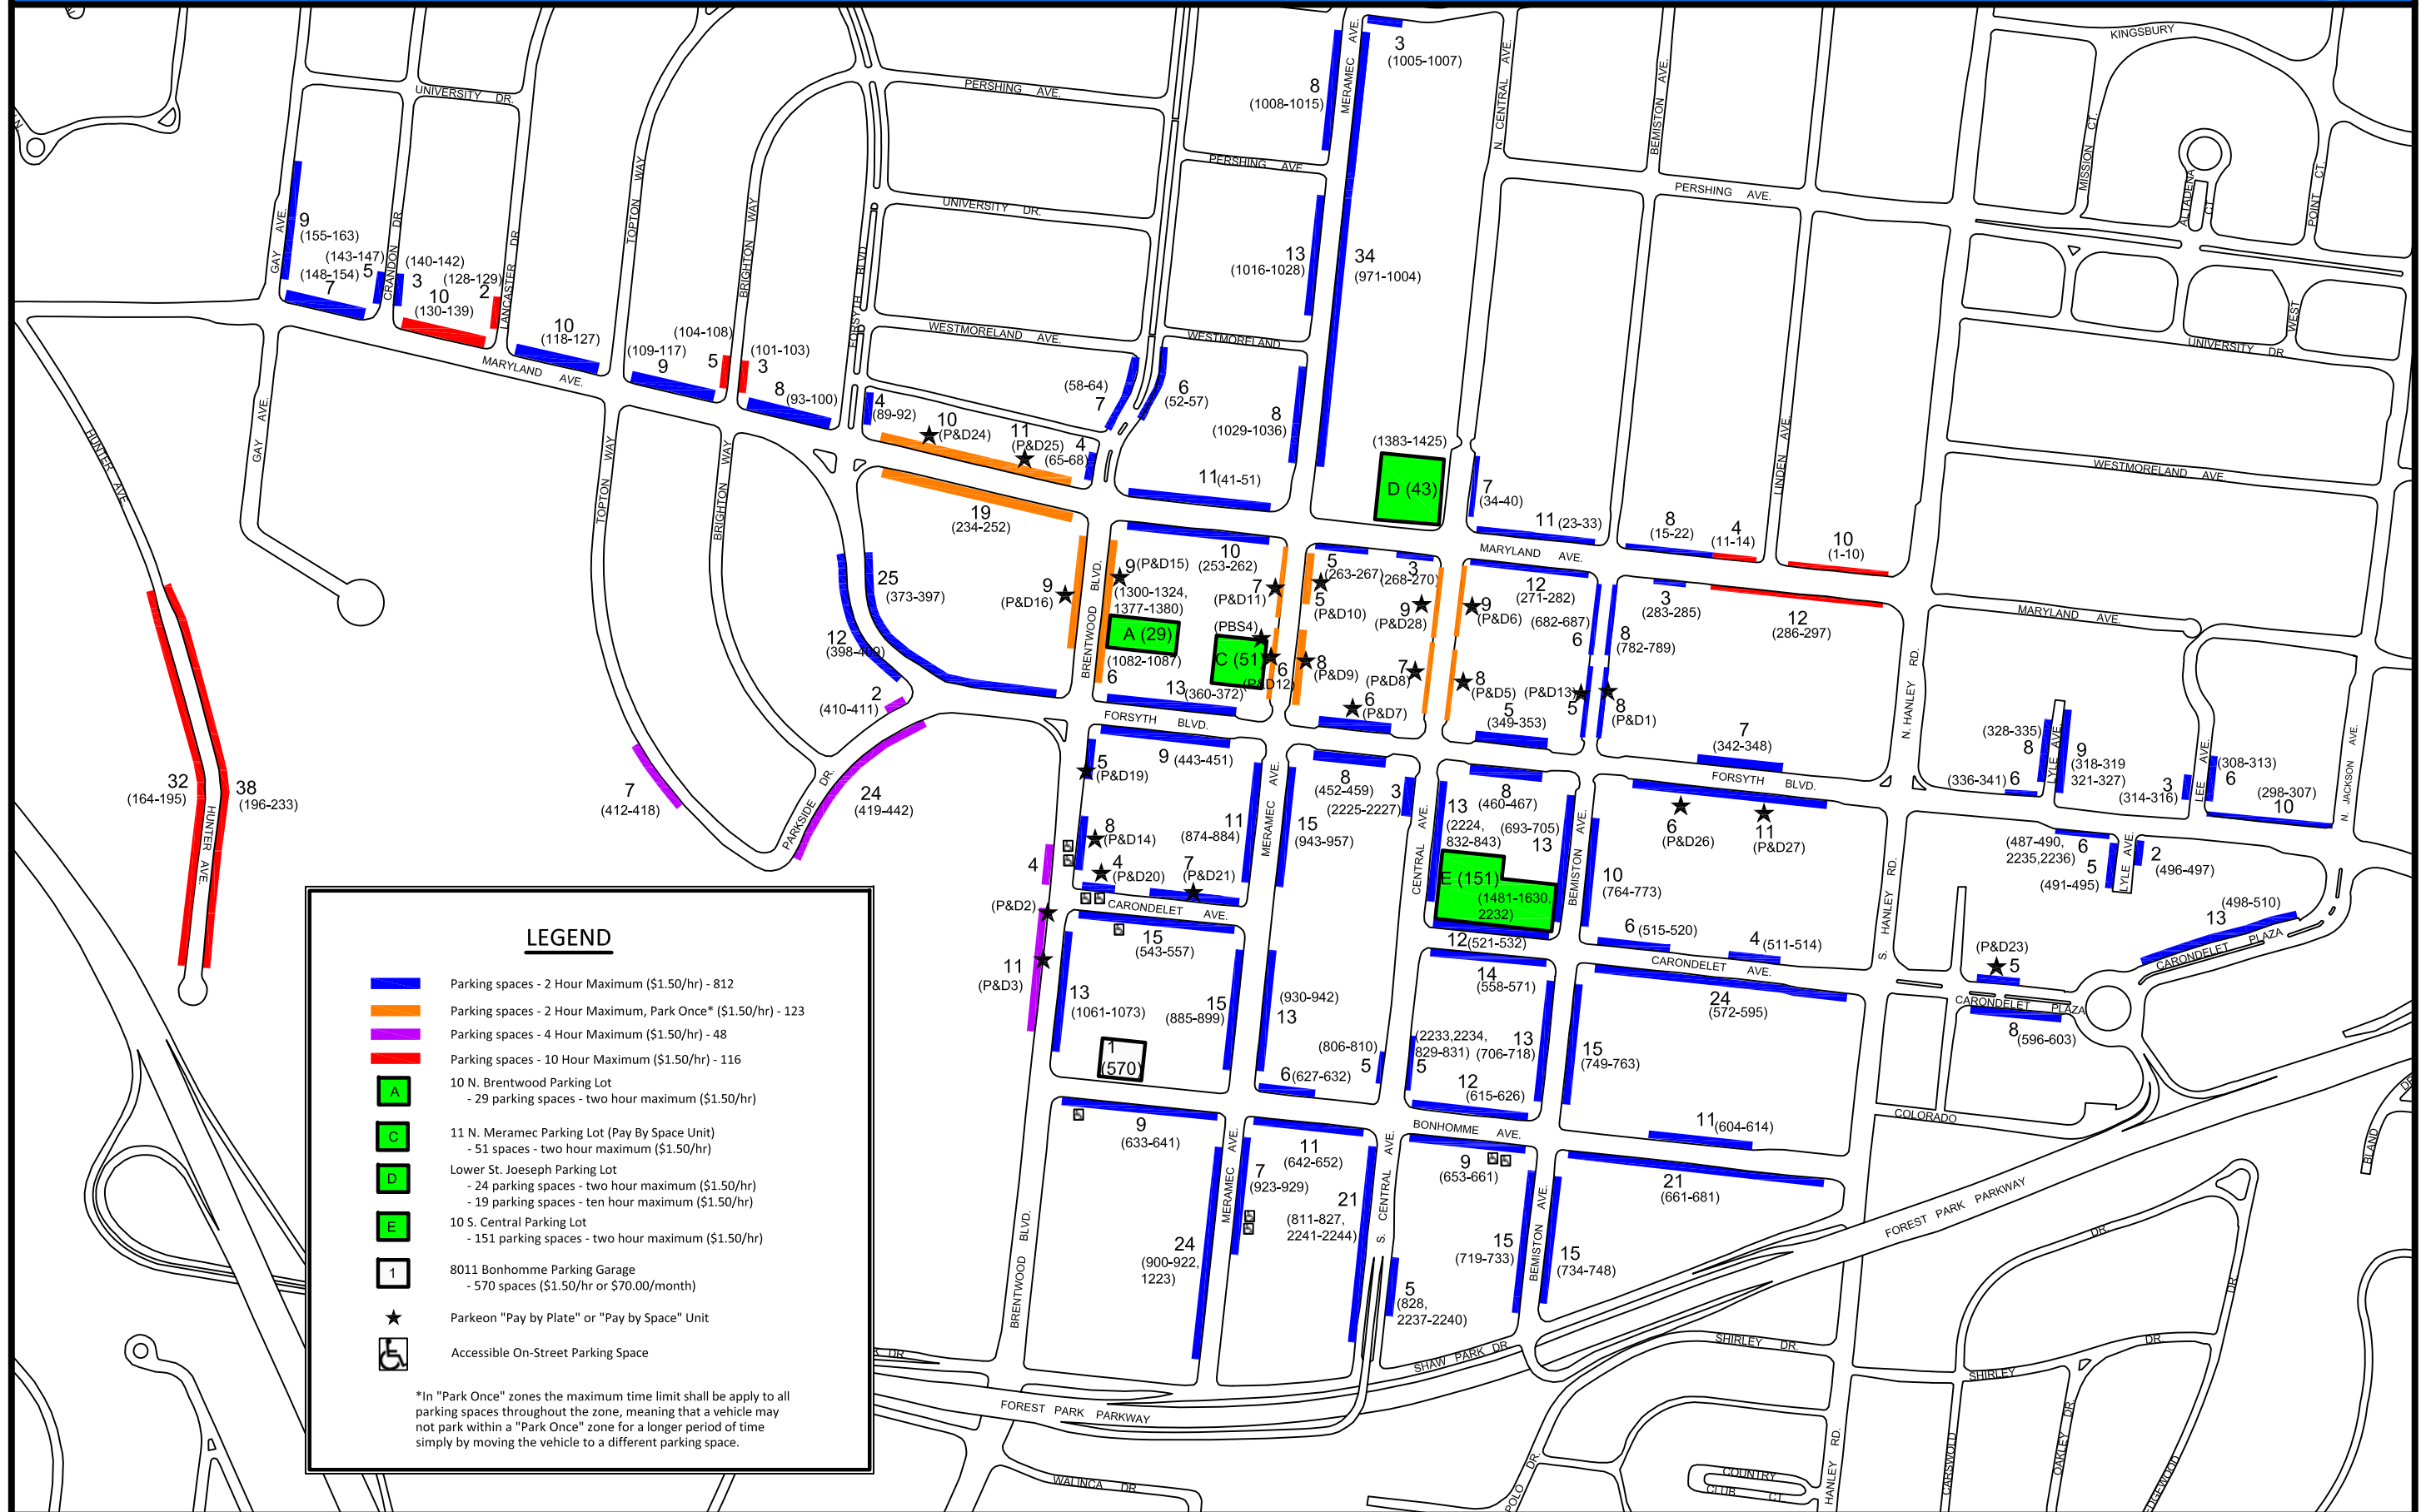

DOWNTOWN CLAYTON HOURLY PARKING GUIDE

LEGEND

- █ Parking spaces - 2 Hour Maximum (\$1.50/hr) - 812
- █ Parking spaces - 2 Hour Maximum, Park Once* (\$1.50/hr) - 123
- █ Parking spaces - 4 Hour Maximum (\$1.50/hr) - 48
- █ Parking spaces - 10 Hour Maximum (\$1.50/hr) - 116
- A 10 N. Brentwood Parking Lot
- 29 parking spaces - two hour maximum (\$1.50/hr)
- C 11 N. Meramec Parking Lot (Pay By Space Unit)
- 51 spaces - two hour maximum (\$1.50/hr)
- D Lower St. Joseph Parking Lot
- 24 parking spaces - two hour maximum (\$1.50/hr)
- 19 parking spaces - ten hour maximum (\$1.50/hr)
- E 10 S. Central Parking Lot
- 151 parking spaces - two hour maximum (\$1.50/hr)
- 1 8011 Bonhomme Parking Garage
- 570 spaces (\$1.50/hr or \$70.00/month)
- ★ Parkeon "Pay by Plate" or "Pay by Space" Unit
- Accessible On-Street Parking Space

*In "Park Once" zones the maximum time limit shall be apply to all parking spaces throughout the zone, meaning that a vehicle may not park within a "Park Once" zone for a longer period of time simply by moving the vehicle to a different parking space.