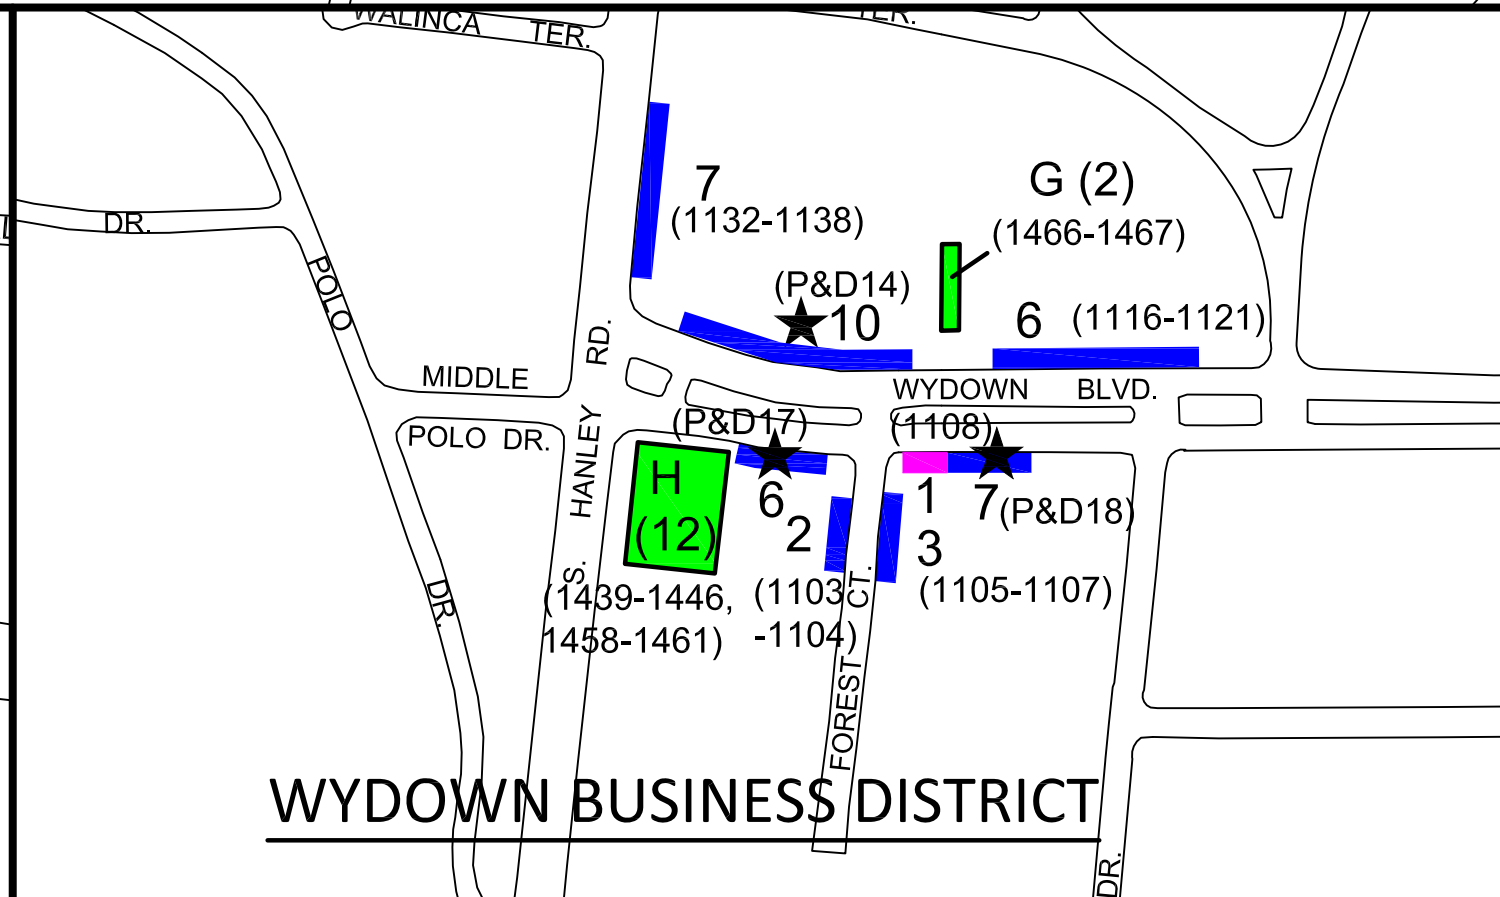

CLAYTON BUSINESS DISTRICT HOURLY PARKING GUIDE

LEGEND

- Parking spaces - two hour maximum (\$1.50/hr) - 127
- Parking spaces - fifteen minute maximum (\$1.50/hr) - 3
- Hanley & Wydown North Parking Lot - 2 parking spaces - ten hour maximum (\$1.50/hr)
- Hanley & Wydown South Parking Lot - 8 parking spaces - ten hour maximum (\$1.50/hr) - 4 parking spaces - two hour maximum (\$1.50/hr)
- Parkeon "Pay by Plate" or "Pay by Space" Unit