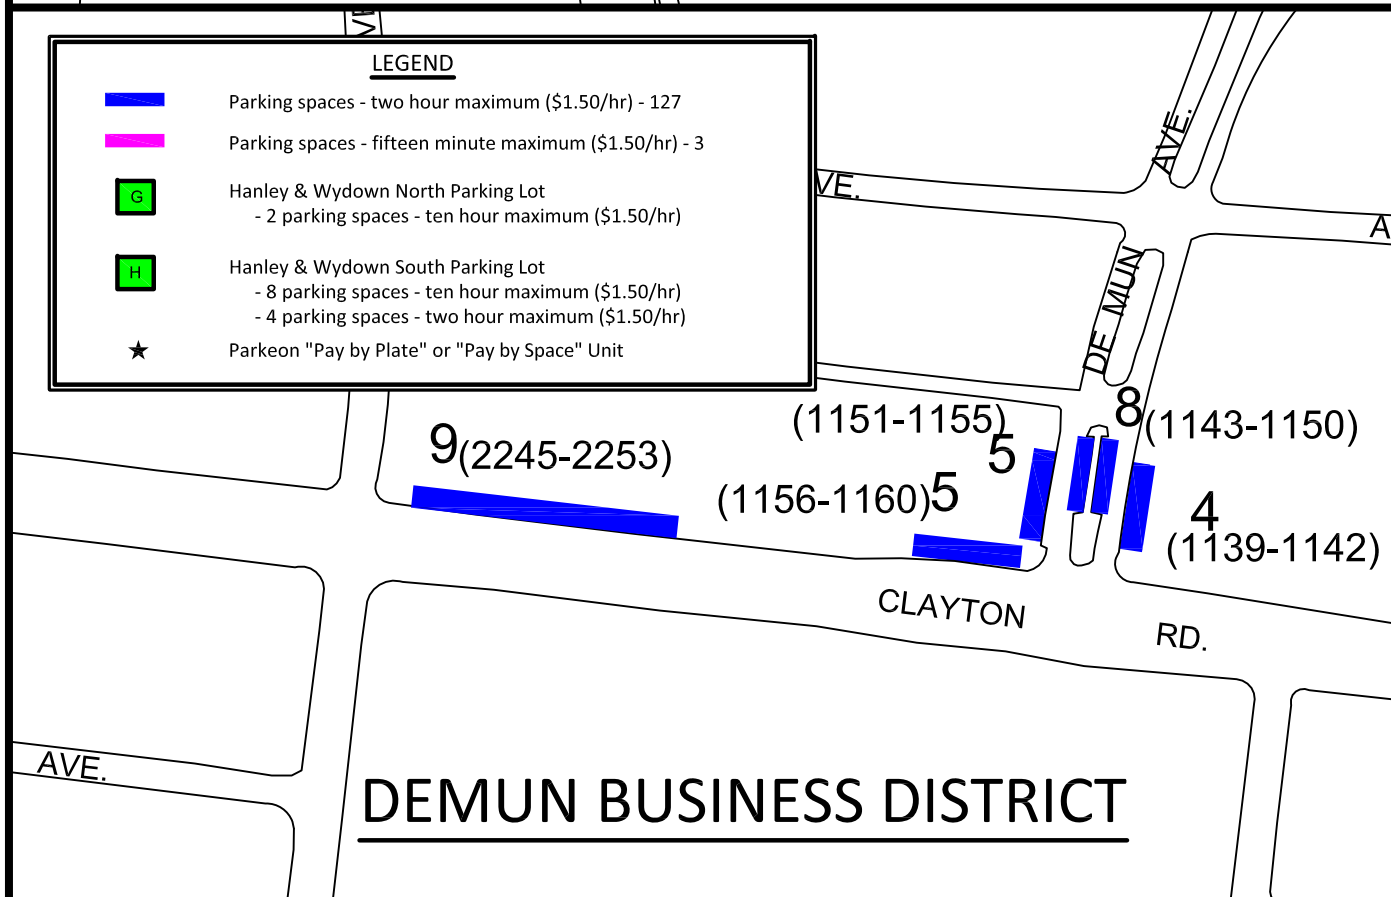

CLAYTON BUSINESS DISTRICT HOURLY PARKING GUIDE

LEGEND

- Parking spaces - two hour maximum (\$1.50/hr) - 127
- Parking spaces - fifteen minute maximum (\$1.50/hr) - 3
- Hanley & Wydown North Parking Lot - 2 parking spaces - ten hour maximum (\$1.50/hr)
- Hanley & Wydown South Parking Lot - 8 parking spaces - ten hour maximum (\$1.50/hr) - 4 parking spaces - two hour maximum (\$1.50/hr)
- Parkeon "Pay by Plate" or "Pay by Space" Unit