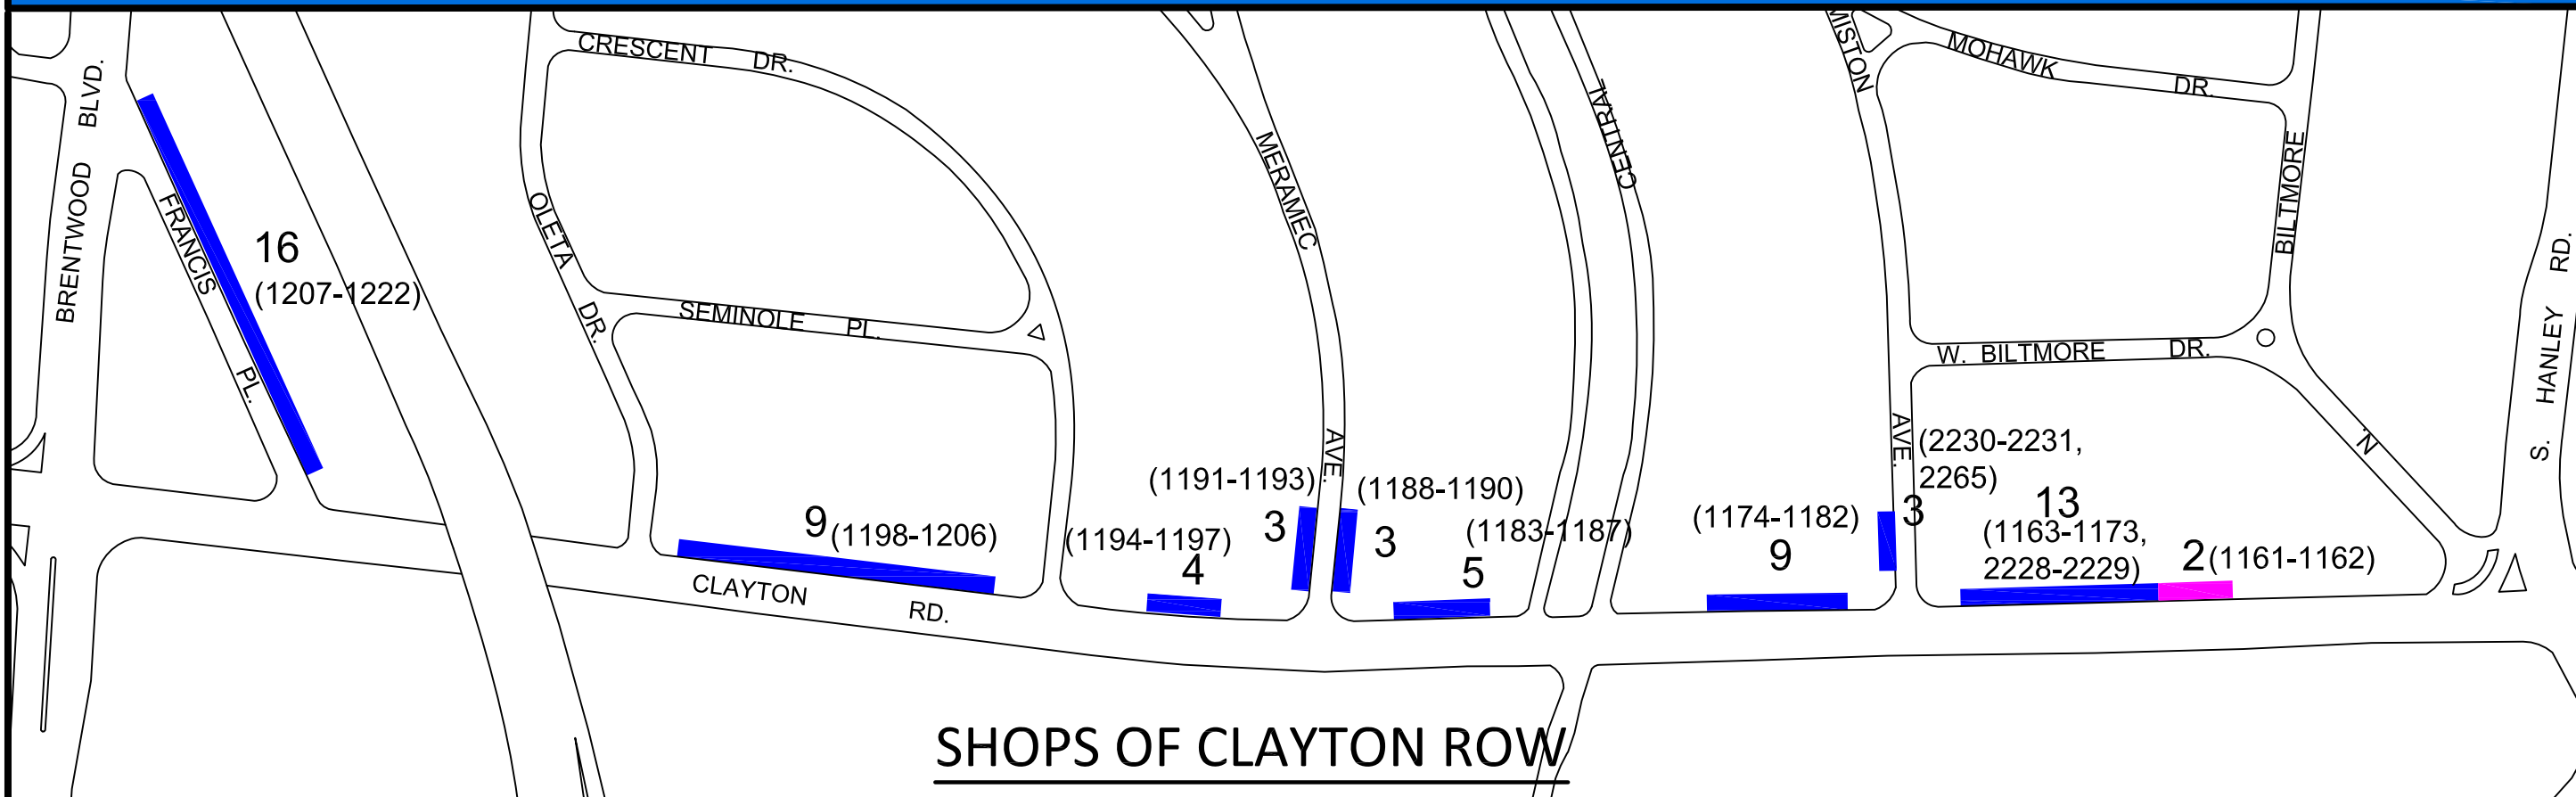

CLAYTON BUSINESS DISTRICT HOURLY PARKING GUIDE

LEGEND

- Parking spaces - two hour maximum (\$1.50/hr) - 127
- Parking spaces - fifteen minute maximum (\$1.50/hr) - 3
- Hanley & Wydown North Parking Lot - 2 parking spaces - ten hour maximum (\$1.50/hr)
- Hanley & Wydown South Parking Lot - 8 parking spaces - ten hour maximum (\$1.50/hr) - 4 parking spaces - two hour maximum (\$1.50/hr)
- Parkeon "Pay by Plate" or "Pay by Space" Unit